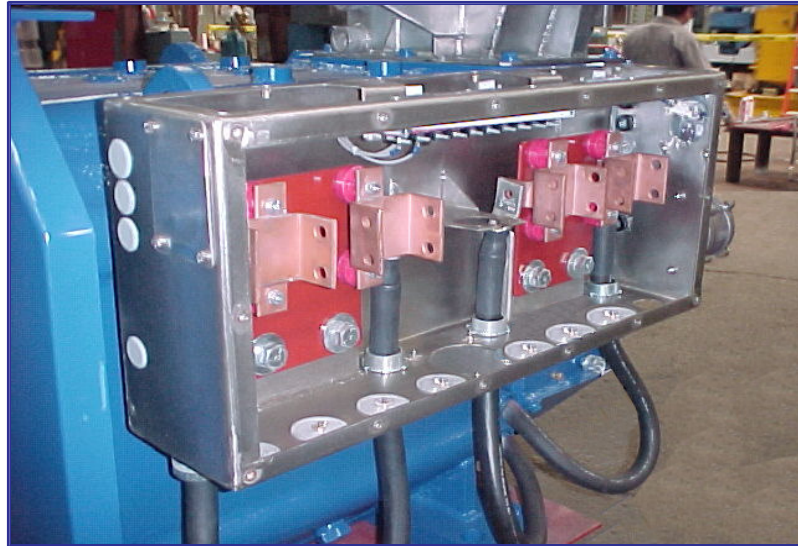

meriMex Motor & Controls, Inc.

STAINLESS STEEL JUNCTION BOXES

New pressurized junction boxes are manufactured by AmeriMex in Houston, TX. Junction boxes can be sold empty or fully equipped with the following:

- New XP Pressure Switch
- New XP Lockout Device
- New Terminal Strip
- New Copper Busbars
- New Gaskets
- Removable Top Cover with Drip Shield
- New Cord Grips
- Designed to mount on G.E. 752* motor
- Right hand and Left hand configurations available in Stainless Steel & Carbon Steel