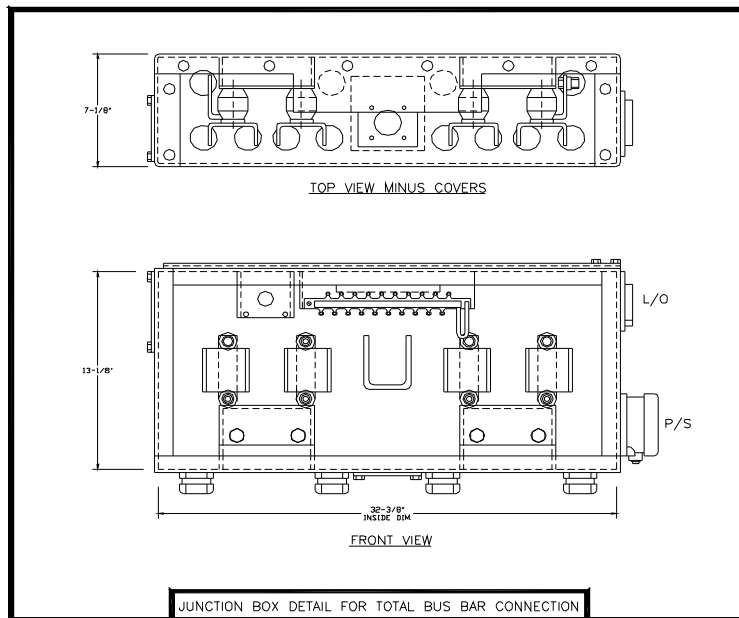

meriMex Motor & Controls, Inc.

STAINLESS STEEL JUNCTION BOXES

New pressurized junction boxes are manufactured by AmeriMex in Houston, TX. Junction boxes can be sold empty or fully equipped with the following:

- New XP Pressure Switch
- New XP Lockout Device
- New Terminal Strip
- New Copper Busbars
- New Gaskets
- Removable Top Cover with Drip Shield
- New Cord Grips
- Designed to mount on G.E. 752* motor
- Right hand and Left hand configurations available in Stainless Steel & Carbon Steel

*Also available for EMD 79 motors

24 HRS. 713-225-4300
Toll Free: (800) 550-4374

707 N. Drennan
Houston, TX. 77003

www.amerimexinc.com